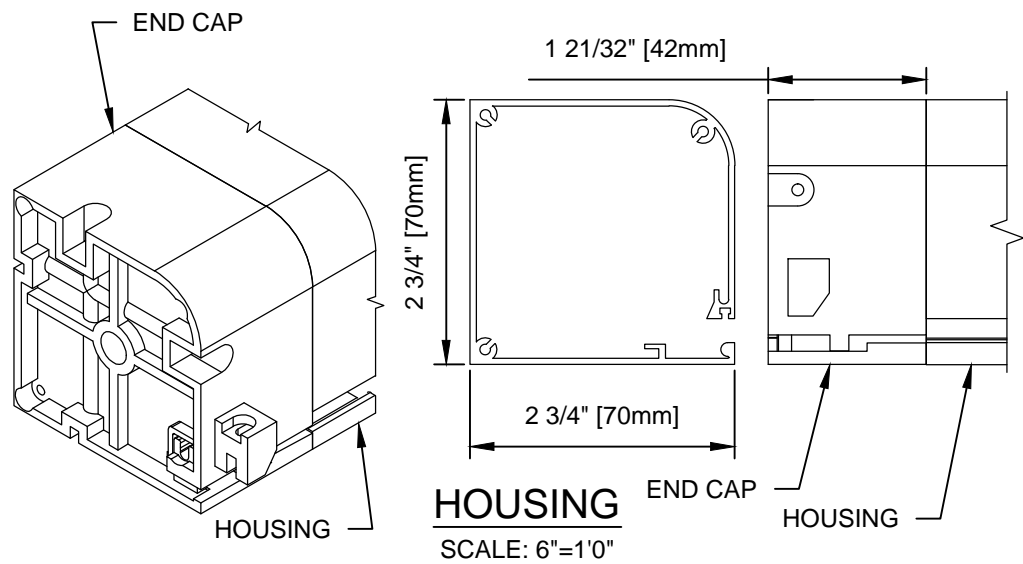

WIZARD INDUSTRIES INC.
 4263 PHILLIPS AVENUE
 BURNABY, BC
 V5A 2X4

VISTA VIEW - 70mm

SCALE:
3:1
 DATE:
NOV. 19 2015
 DWG:
RTS-003

HOUSING
SCALE: 6"=1'0"

END CAP
SCALE: 6"=1'0"

PULL BAR
SCALE: 6"=1'0"

RECEIVER
SCALE: 6"=1'0"

TRACK
SCALE: 6"=1'0"

RECESSED CUP - LEFT
SCALE: 6"=1'0"

RECESSED CHANNEL
SCALE: 6"=1'0"

TRACK IN RECESSED CHANNEL
SCALE: 6"=1'0"

RECESSED CUP - RIGHT
SCALE: 6"=1'0"

WIZARD INDUSTRIES INC.
4263 PHILLIPS AVENUE
BURNABY, BC
V5A 2X4

**VISTA VIEW DETAILS
(70mm HOUSING)**

SCALE:
AS SHOWN
DATE:
NOV. 19 2015
DWG:
RTS-004