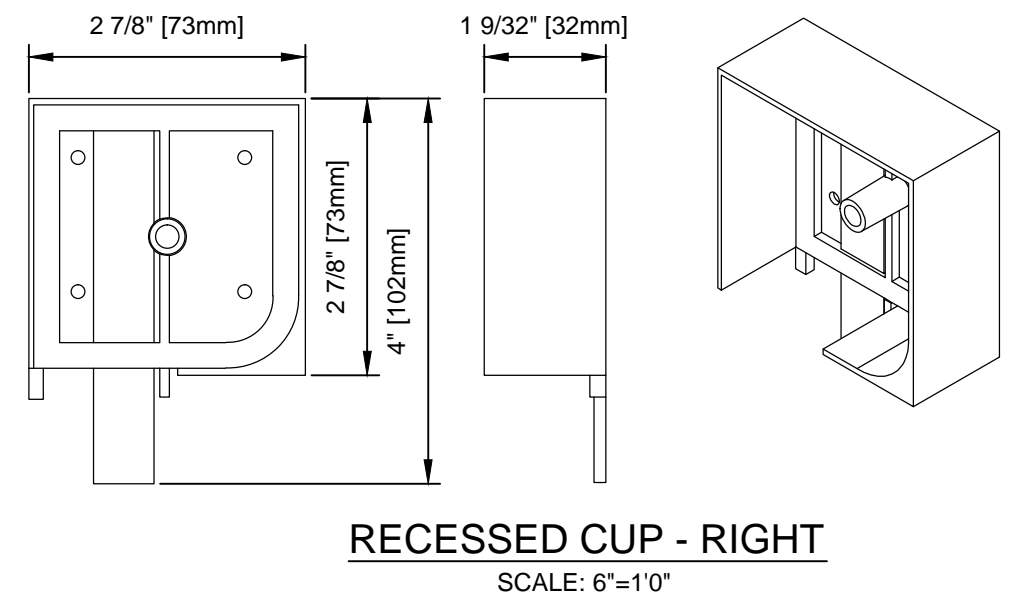

WIZARD INDUSTRIES INC.
 4263 PHILLIPS AVENUE
 BURNABY, BC
 V5A 2X4

VISTA VIEW - 70mm

SCALE:
3:1
 DATE:
NOV. 19 2015
 DWG:
RTS-003

HOUSING
SCALE: 6"=1'0"

END CAP
SCALE: 6"=1'0"

PULL BAR
SCALE: 6"=1'0"

RECEIVER
SCALE: 6"=1'0"

TRACK
SCALE: 6"=1'0"

RECESSED CUP - LEFT
SCALE: 6"=1'0"

RECESSED CHANNEL
SCALE: 6"=1'0"

TRACK IN RECESSED CHANNEL
SCALE: 6"=1'0"

RECESSED CUP - RIGHT
SCALE: 6"=1'0"

WIZARD INDUSTRIES INC.
4263 PHILLIPS AVENUE
BURNABY, BC
V5A 2X4

**VISTA VIEW DETAILS
(70mm HOUSING)**

SCALE:
AS SHOWN
DATE:
NOV. 19 2015
DWG:
RTS-004