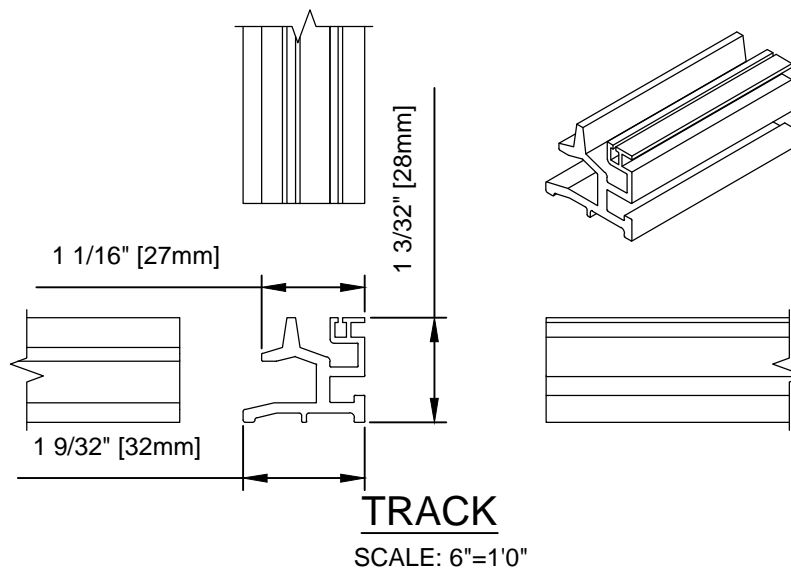

WIZARD INDUSTRIES INC.
 4263 PHILLIPS AVENUE
 BURNABY, BC
 V5A 2X4

VISTA VIEW - 70mm

SCALE:
3:1
 DATE:
NOV. 19 2015
 DWG:
RTS-003

HOUSING
SCALE: 6"=1'0"

END CAP
SCALE: 6"=1'0"

PULL BAR
SCALE: 6"=1'0"

RECEIVER
SCALE: 6"=1'0"

TRACK
SCALE: 6"=1'0"

RECESSED CUP - LEFT
SCALE: 6"=1'0"

RECESSED CHANNEL
SCALE: 6"=1'0"

TRACK IN RECESSED CHANNEL
SCALE: 6"=1'0"

RECESSED CUP - RIGHT
SCALE: 6"=1'0"

WIZARD INDUSTRIES INC.
4263 PHILLIPS AVENUE
BURNABY, BC
V5A 2X4

**VISTA VIEW DETAILS
(70mm HOUSING)**

SCALE:
AS SHOWN
DATE:
NOV. 19 2015
DWG:
RTS-004