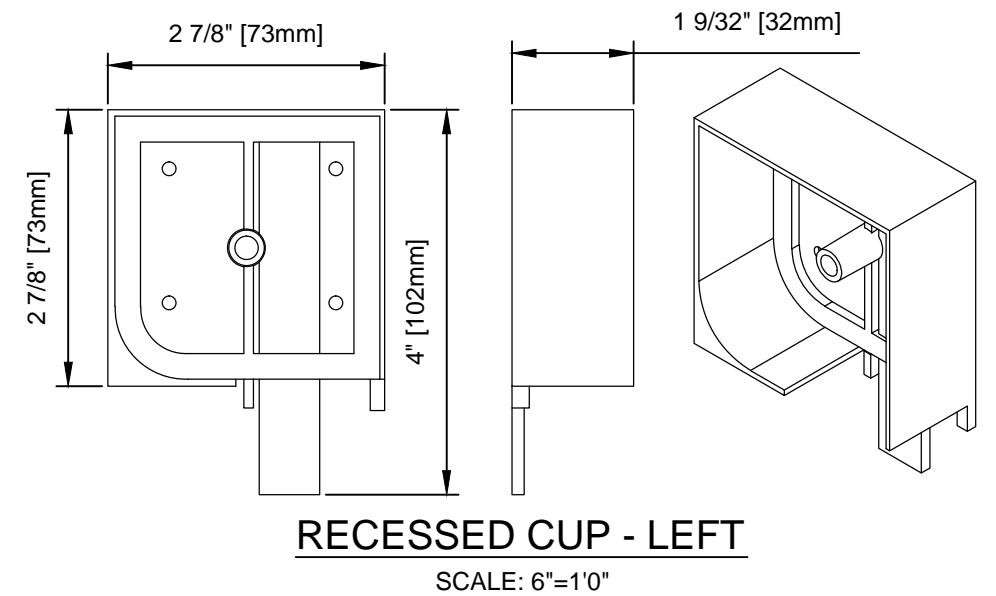

WIZARD INDUSTRIES INC.
 4263 PHILLIPS AVENUE
 BURNABY, BC
 V5A 2X4

VISTA VIEW - 70mm

SCALE:
3:1
 DATE:
NOV. 19 2015
 DWG:
RTS-003

HOUSING
SCALE: 6"=1'0"

END CAP
SCALE: 6"=1'0"

PULL BAR
SCALE: 6"=1'0"

RECEIVER
SCALE: 6"=1'0"

TRACK
SCALE: 6"=1'0"

RECESSED CUP - LEFT
SCALE: 6"=1'0"

RECESSED CHANNEL
SCALE: 6"=1'0"

TRACK IN RECESSED CHANNEL
SCALE: 6"=1'0"

RECESSED CUP - RIGHT
SCALE: 6"=1'0"

WIZARD INDUSTRIES INC.
4263 PHILLIPS AVENUE
BURNABY, BC
V5A 2X4

**VISTA VIEW DETAILS
(70mm HOUSING)**

SCALE:
AS SHOWN
DATE:
NOV. 19 2015
DWG:
RTS-004