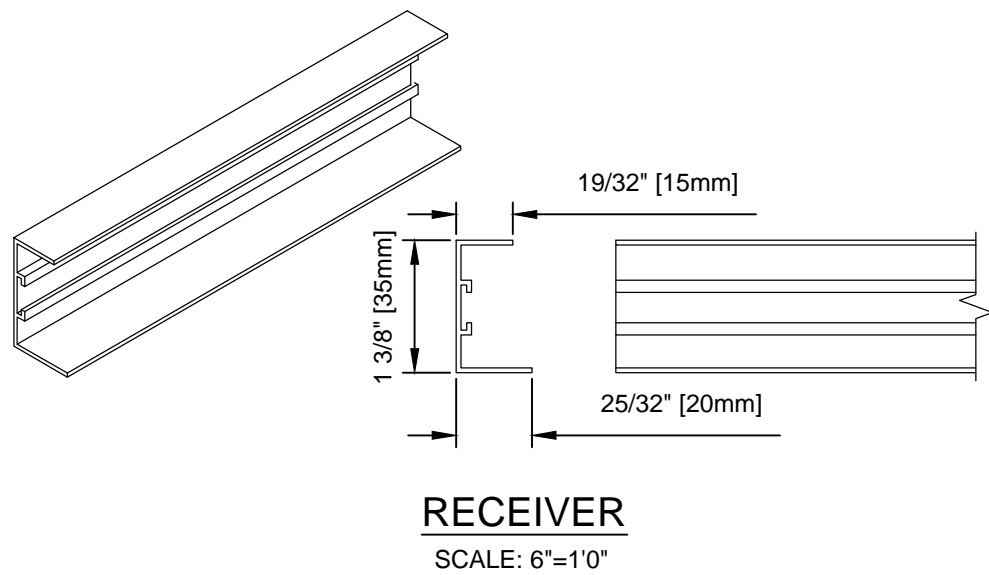

WIZARD INDUSTRIES INC.
 4263 PHILLIPS AVENUE
 BURNABY, BC
 V5A 2X4

VISTA VIEW - 70mm

SCALE:
3:1
 DATE:
NOV. 19 2015
 DWG:
RTS-003

HOUSING
SCALE: 6"=1'0"

END CAP
SCALE: 6"=1'0"

PULL BAR
SCALE: 6"=1'0"

RECEIVER
SCALE: 6"=1'0"

TRACK
SCALE: 6"=1'0"

RECESSED CUP - LEFT
SCALE: 6"=1'0"

RECESSED CHANNEL
SCALE: 6"=1'0"

TRACK IN RECESSED CHANNEL
SCALE: 6"=1'0"

RECESSED CUP - RIGHT
SCALE: 6"=1'0"

WIZARD INDUSTRIES INC.
4263 PHILLIPS AVENUE
BURNABY, BC
V5A 2X4

**VISTA VIEW DETAILS
(70mm HOUSING)**

SCALE:
AS SHOWN
DATE:
NOV. 19 2015
DWG:
RTS-004