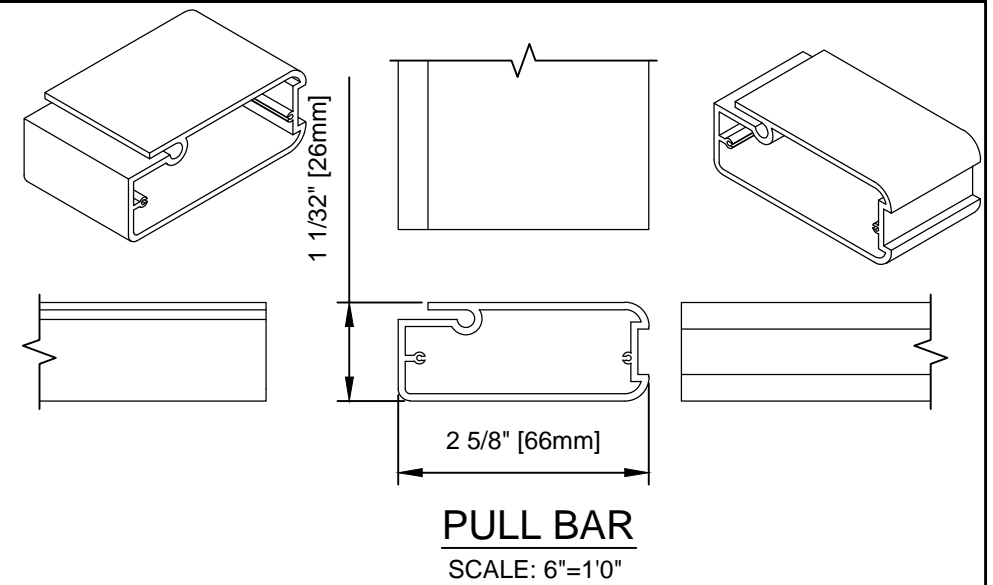

WIZARD INDUSTRIES INC.
 4263 PHILLIPS AVENUE
 BURNABY, BC
 V5A 2X4

VISTA VIEW - 70mm

SCALE:
3:1
 DATE:
NOV. 19 2015
 DWG:
RTS-003

HOUSING
SCALE: 6"=1'0"

END CAP
SCALE: 6"=1'0"

PULL BAR
SCALE: 6"=1'0"

RECEIVER
SCALE: 6"=1'0"

TRACK
SCALE: 6"=1'0"

RECESSED CUP - LEFT
SCALE: 6"=1'0"

RECESSED CHANNEL
SCALE: 6"=1'0"

TRACK IN RECESSED CHANNEL
SCALE: 6"=1'0"

RECESSED CUP - RIGHT
SCALE: 6"=1'0"

WIZARD INDUSTRIES INC.
4263 PHILLIPS AVENUE
BURNABY, BC
V5A 2X4

**VISTA VIEW DETAILS
(70mm HOUSING)**

SCALE:
AS SHOWN
DATE:
NOV. 19 2015
DWG:
RTS-004