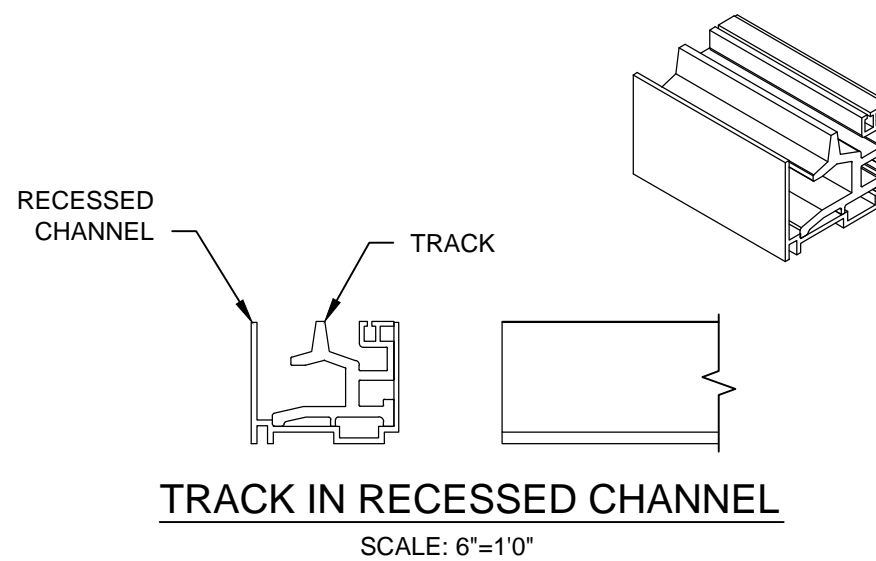

WIZARD INDUSTRIES INC.
 4263 PHILLIPS AVENUE
 BURNABY, BC
 V5A 2X4

VISTA VIEW - 70mm

SCALE:
3:1
 DATE:
NOV. 19 2015
 DWG:
RTS-003

HOUSING
SCALE: 6"=1'0"

END CAP
SCALE: 6"=1'0"

PULL BAR
SCALE: 6"=1'0"

RECEIVER
SCALE: 6"=1'0"

TRACK
SCALE: 6"=1'0"

RECESSED CUP - LEFT
SCALE: 6"=1'0"

RECESSED CHANNEL
SCALE: 6"=1'0"

TRACK IN RECESSED CHANNEL
SCALE: 6"=1'0"

RECESSED CUP - RIGHT
SCALE: 6"=1'0"

WIZARD INDUSTRIES INC.
4263 PHILLIPS AVENUE
BURNABY, BC
V5A 2X4