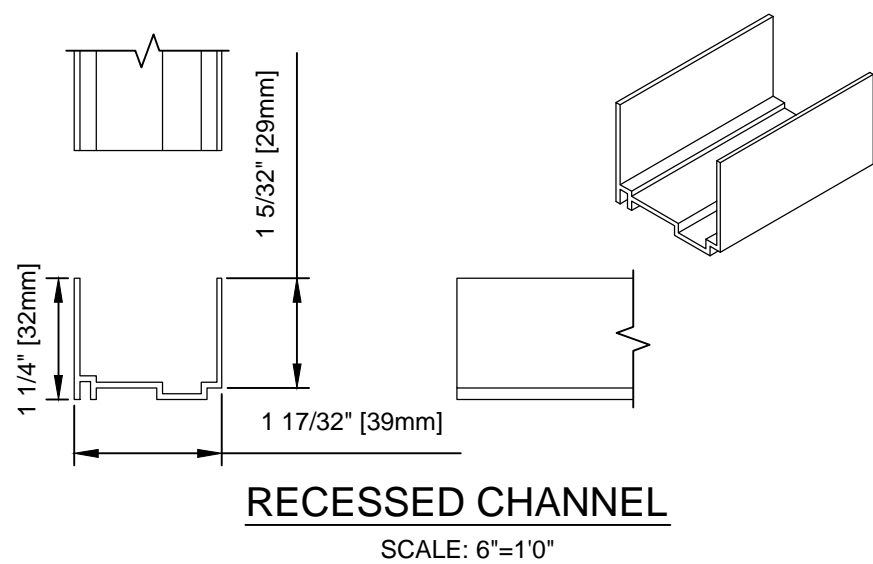

WIZARD INDUSTRIES INC.
 4263 PHILLIPS AVENUE
 BURNABY, BC
 V5A 2X4

VISTA VIEW - 70mm

SCALE:
3:1
 DATE:
NOV. 19 2015
 DWG:
RTS-003

HOUSING
SCALE: 6"=1'0"

END CAP
SCALE: 6"=1'0"

PULL BAR
SCALE: 6"=1'0"

RECEIVER
SCALE: 6"=1'0"

TRACK
SCALE: 6"=1'0"

RECESSED CUP - LEFT
SCALE: 6"=1'0"

RECESSED CHANNEL
SCALE: 6"=1'0"

TRACK IN RECESSED CHANNEL
SCALE: 6"=1'0"

RECESSED CUP - RIGHT
SCALE: 6"=1'0"

WIZARD INDUSTRIES INC.
4263 PHILLIPS AVENUE
BURNABY, BC
V5A 2X4

**VISTA VIEW DETAILS
(70mm HOUSING)**

SCALE:
AS SHOWN
DATE:
NOV. 19 2015
DWG:
RTS-004