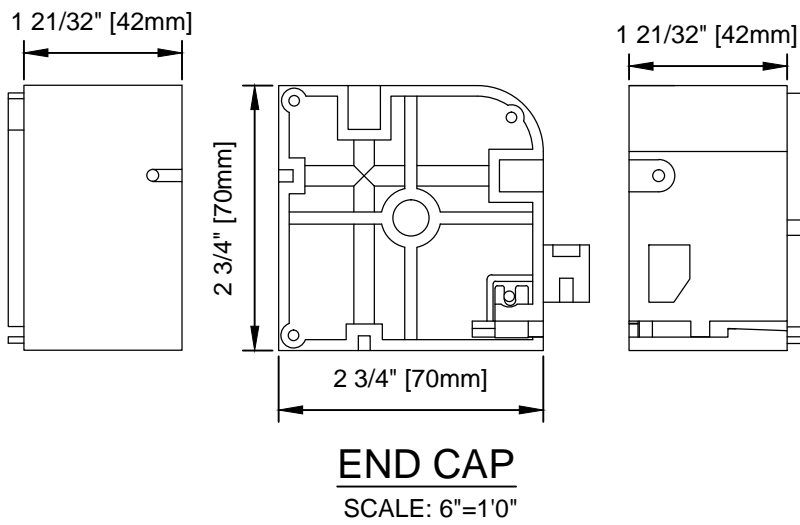

WIZARD INDUSTRIES INC.
 4263 PHILLIPS AVENUE
 BURNABY, BC
 V5A 2X4

VISTA VIEW - 70mm

SCALE:
3:1
 DATE:
NOV. 19 2015
 DWG:
RTS-003

HOUSING
SCALE: 6"=1'0"

END CAP
SCALE: 6"=1'0"

PULL BAR
SCALE: 6"=1'0"

RECEIVER
SCALE: 6"=1'0"

TRACK
SCALE: 6"=1'0"

RECESSED CUP - LEFT
SCALE: 6"=1'0"

RECESSED CHANNEL
SCALE: 6"=1'0"

TRACK IN RECESSED CHANNEL
SCALE: 6"=1'0"

RECESSED CUP - RIGHT
SCALE: 6"=1'0"

WIZARD INDUSTRIES INC.
4263 PHILLIPS AVENUE
BURNABY, BC
V5A 2X4

**VISTA VIEW DETAILS
(70mm HOUSING)**

SCALE:
AS SHOWN
DATE:
NOV. 19 2015
DWG:
RTS-004